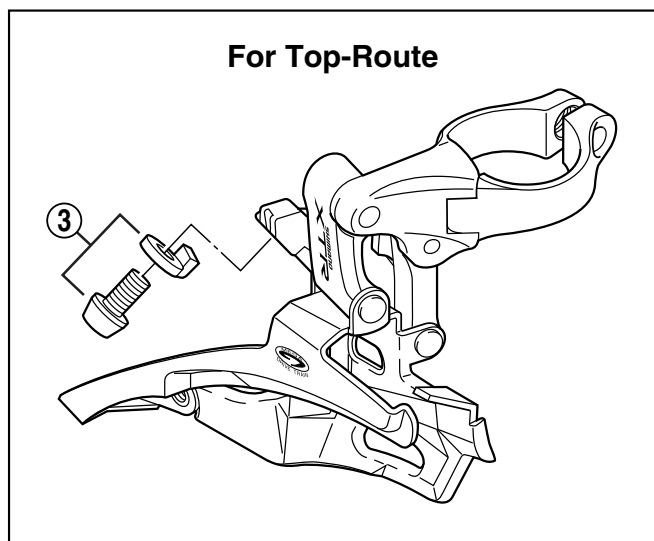

SHIMANO XTR Front Derailleur FD-M953

Dec. 1998

ITEM NO.	SHIMANO CODE NO.	DESCRIPTION
1	Y-580 17010	Clamp Bolt (M5 x 14.5)
2	Y-59B 98010	Stroke Adjust Screws (M4 x 8.5) 2 pcs.
3	Y-571 90040	Cable Fixing Plate & Bolt (M5 x 8.5)
	Y-581 98060	Cable Fixing Plate & Bolt (M5 x 8.5) for Top-Route
4	Y-583 71010	Chain Guide Fixing Screw (M4 x 4)