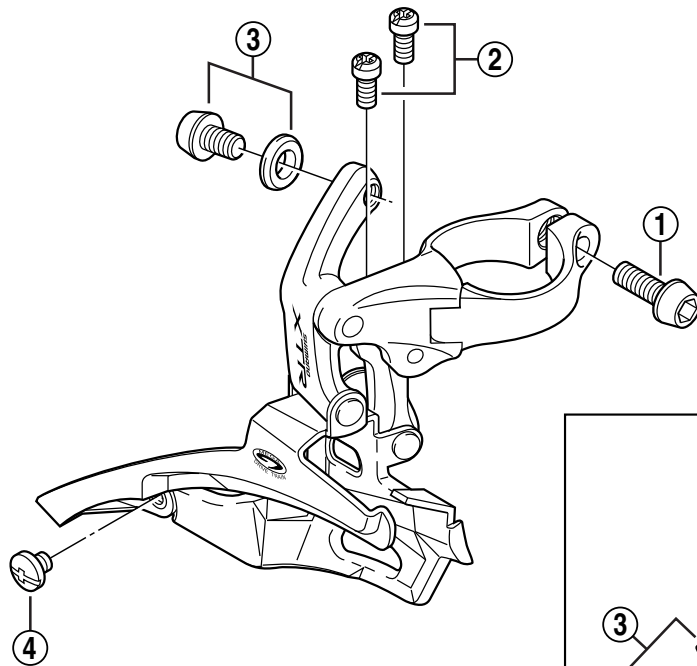

SHIMANO XTR Front Derailleur FD-M953

Dec. 1998

ITEM NO.	SHIMANO CODE NO.	DESCRIPTION
1	Y-580 17010	Clamp Bolt (M5 x 14.5)
2	Y-59B 98010	Stroke Adjust Screws (M4 x 8.5) 2 pcs.
3	Y-571 90040	Cable Fixing Plate & Bolt (M5 x 8.5)
	Y-581 98060	Cable Fixing Plate & Bolt (M5 x 8.5) for Top-Route
4	Y-583 71010	Chain Guide Fixing Screw (M4 x 4)