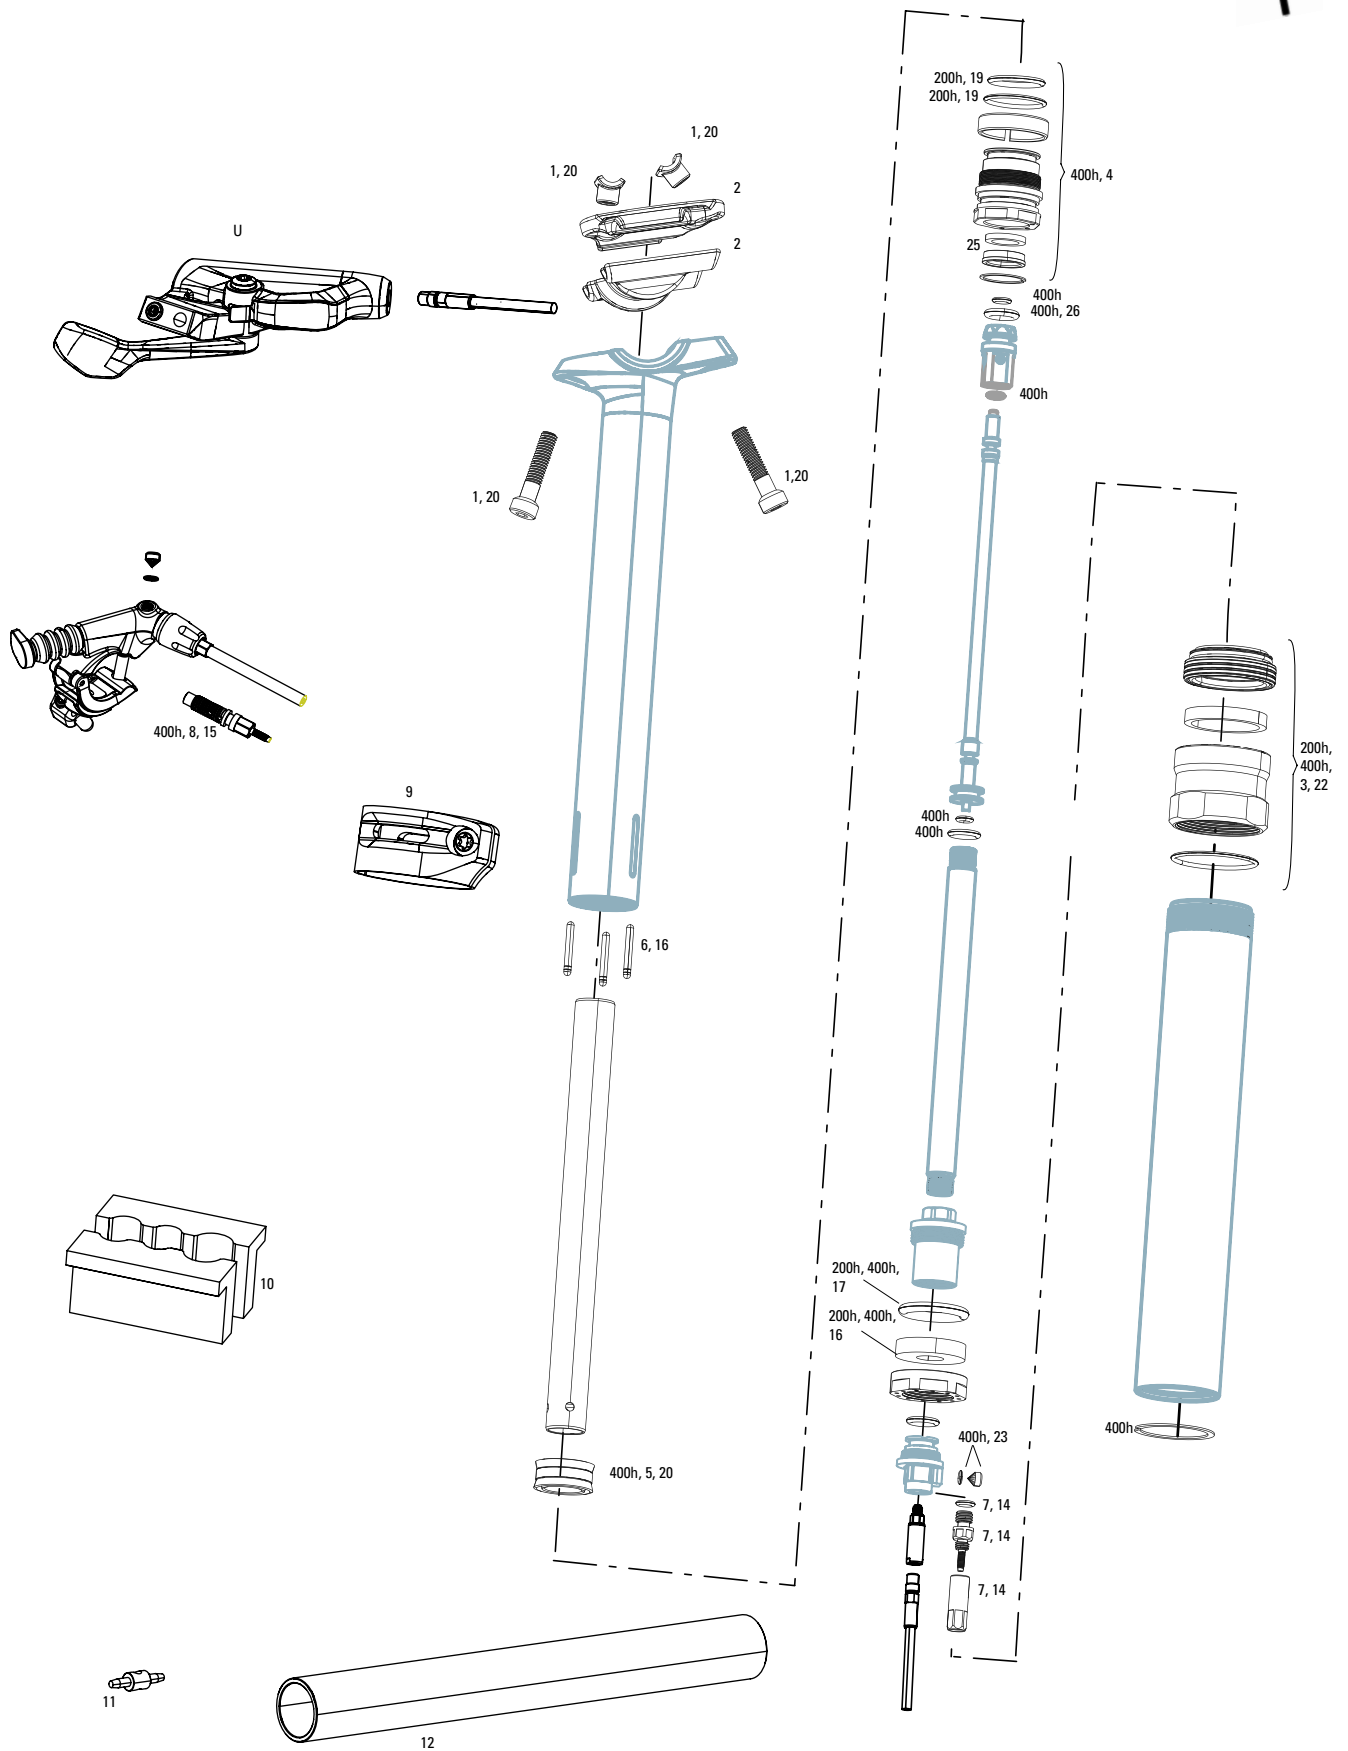

REVERB STEALTH B1 (2017-2019)

REVERB STEALTH B1 (2017-2019)

SERVICE

200h	11.6818.031.000	SEATPOST SERVICE 200 HOUR/1 YEAR SERVICE KIT (INCLUDES FOAMRING, INNER SEALHEAD BUSHING AND O-RINGS) - REVERB & REVERBSTEALTH B1(2017)
400h	11.6818.031.001	SEATPOST SERVICE 400 HOUR/2 YEAR SERVICE KIT (INCLUDES NEW/UPGRADED IFP; REQUIRES POST BLEED TOOL, OIL HEIGHT TOOL AND IFP HEIGHT TOOL) REVERB STEALTH B1(2017)
U	00.6818.029.000	REMOTE UPGRADE KIT - LEFT/BELOW (INCLUDES REMOTE, BLEEDING EDGE FITTING, DISCRETE CLAMP, MMX CLAMP) - REVERB A2-B1 (2013+)

SPARES

1	11.6818.032.000	SEATPOST SPARE PARTS CLAMP NUT AND BOLT KIT (INCLUDES CLAMPNUTS AND BOLTS ONLY) REVERB & REVERB STEALTH B1(2017)
2	11.6818.032.001	SEATPOST SPARE PARTS POST CLAMP KIT - (INCLUDES UPPER/LOWERCLAMP PLATES) - REVERB & REVERB STEALTH B1
3	11.6818.030.000	SEATPOST SPARE PARTS TOP CAP BLACK/DUST WIPER ASSEMBLY KIT -REVERB & REVERB STEALTH B1
4	11.6818.033.000	SEATPOST SPARE PARTS INNER SEAL HEAD (CONTAINS SEALHEAD WITHBUSHINGS, O-RINGS, WIPER SEAL, RETAINING RING) - REVERB STEALTH B1(2017)
5	11.6818.034.000	SEATPOST SERVICE INTERNAL FLOATING PISTON (UPGRADE FOR A1 AND A2 POST) - REVERB & REVERB STEALTH A1, A2, AND B1
6	11.6818.037.000	SEATPOST SERVICE BRASS KEYS SIZE 0 QTY 3 - REVERB AND REVERBSTEALTH A1, A2, AND B1
6	11.6818.037.001	SEATPOST SERVICE BRASS KEYS SIZE 3 QTY 3 - REVERB AND REVERBSTEALTH A1, A2, AND B1
6	11.6818.037.002	SEATPOST SERVICE BRASS KEYS SIZE 4 QTY 3 - REVERB AND REVERBSTEALTH A1, A2, AND B1
6	11.6818.037.003	SEATPOST SERVICE BRASS KEYS SIZE 5 QTY 3 - REVERB AND REVERBSTEALTH A1, A2, AND B1
6	11.6818.037.004	SEATPOST SERVICE BRASS KEYS SIZE 6 QTY 3 - REVERB AND REVERBSTEALTH A1, A2, AND B1
7	11.6815.022.010	SEATPOST SERVICE HOSE BARB REVERB POST, QTY 1
8	11.6815.022.030	SEATPOST SERVICE HOSE BARB REVERB REMOTE, QTY 1
9	00.6818.006.000	REVERB ENDURO HEIGHT COLLAR SILVER