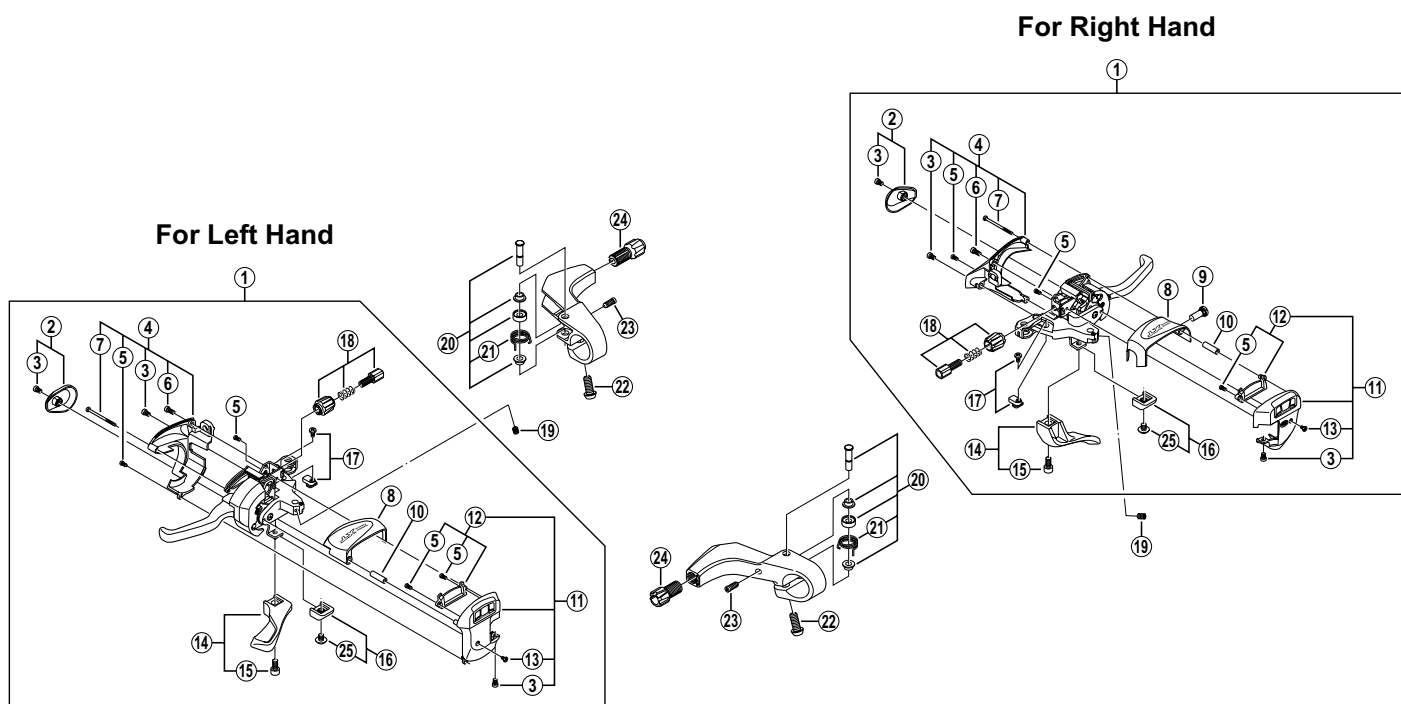

# DEORE XT Dual Control Lever

## ST-M760

ITEM NO.	SHIMANO CODE NO.	DESCRIPTION
1	Y-6JJ 98010	R.H. Main Lever Assembly
	Y-6JJ 98020	L.H. Main Lever Assembly
2	Y-6JJ 98030	R.H. Lever Cap & Fixing Screw
	Y-6JJ 98040	L.H. Lever Cap & Fixing Screw
3	Y-6JJ 14000	Fixing Screw (M3 x 4)
4	Y-6JJ 98050	R.H. Top Cover & Fixing Screws
	Y-6JJ 98060	L.H. Top Cover & Fixing Screws
5	Y-6A8 43010	Cover Fixing Screw
6	Y-6JJ 14010	Fixing Screw (M3 x 7)
7	Y-6JJ 78000	Cover Fixing Screw (Long)
8	Y-6JJ 07000	R.H. Cable Cover
	Y-6JJ 56000	L.H. Cable Cover
9	Y-6JJ 70000	R.H. Inner Hole Cap
10	Y-6GR48100	Cover Pipe
11	Y-6JJ 98070	R.H. Bottom Cover Unit
	Y-6JJ 98080	L.H. Bottom Cover Unit
12	Y-6JJ 98090	R.H. Indicator Back Cover & Fixing Screw
	Y-6JJ 98100	L.H. Indicator Back Cover & Fixing Screws
13	Y-6GR47000	Fixing Screw (M2.6 x 3.5)
14	Y-6JJ 98130	R.H. Release Lever & Fixing Bolt
	Y-6JJ 98140	L.H. Release Lever & Fixing Bolt
15	Y-6JJ 13000	Release Lever Fixing Bolt (M4 x 8)
*16	Y-6JX 98130	Release Lever Cap & Fixing Screw
17	Y-6JJ 98170	Adjustment Block & Screw
18	Y-6JJ 98180	Shifting Cable Adjusting Bolt Unit
19	Y-8SZ 07100	Lever Axle Fixing Bolt (6 mm)
20	Y-6JJ 98190	R.H. Lever Axle Unit
	Y-6JJ 98200	L.H. Lever Axle Unit
21	Y-6GR85000	R.H. Return Spring
	Y-6GR85100	L.H. Return Spring
22	Y-8SB 10000	Clamp Bolt (M6 x 14.8)
23	Y-6AM82020	Grip Adjusting Bolt (M4 x 10)
24	Y-6JJ 83000	Brake Cable Adjusting Bolt
*25	Y-6JX 0C000	Release Lever Cap Fixing Screw (M4 x 5)