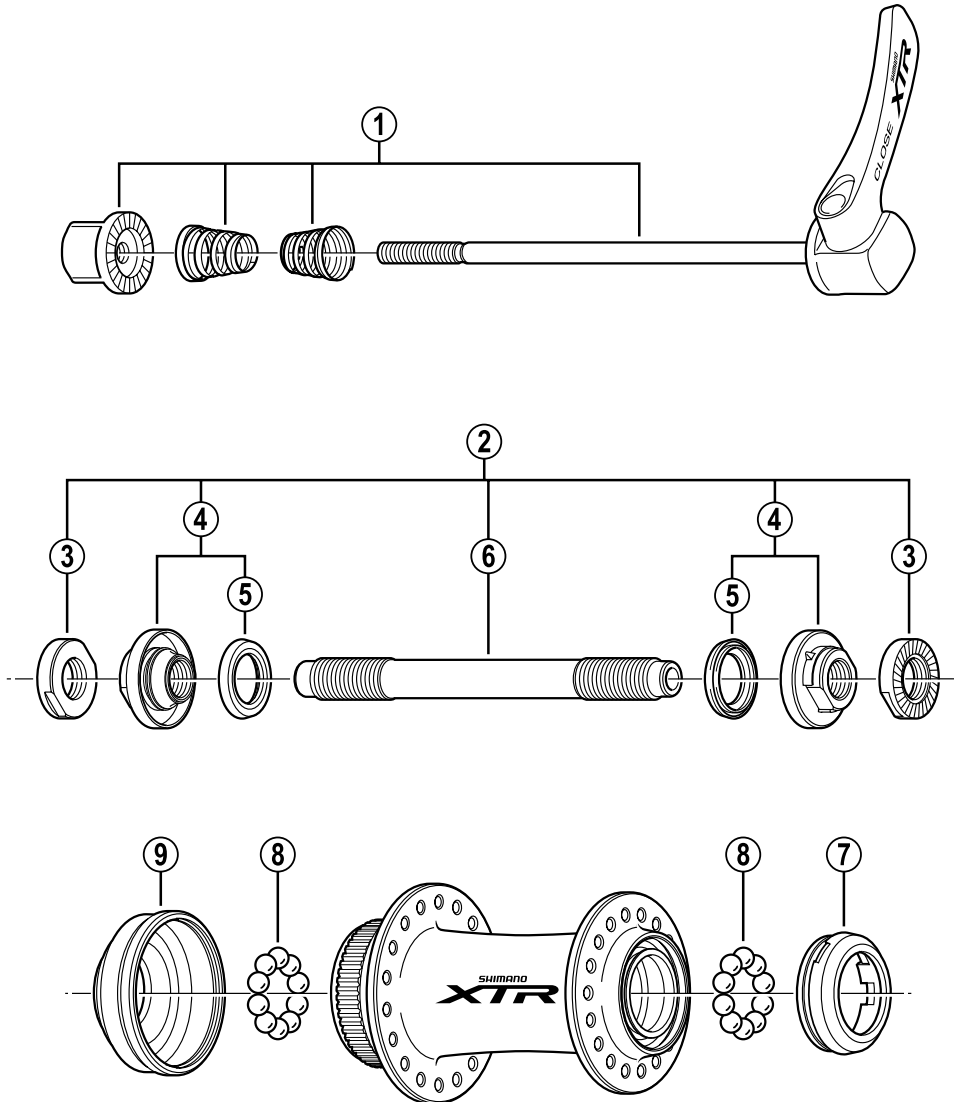

SHIMANO XTR Front Hub
HB-M965 For Disc Brake

Q'TY	ITEM NO.	SHIMANO CODE NO.	DESCRIPTION
	1	Y-24Y 98010	Complete Quick Release 133 mm (5-1/4")
	2	Y-24Y 98020	Complete Hub Axle 108 mm (4-1/4")
	3	Y-32P 08000	Serated Lock Nut 4 mm
	4	Y-24Y 98030	Cone (M10 x 12.8 mm) w/Dust Cover & Seal Ring
	5	Y-23F 05000	Seal Ring
	6	Y-24Y 04000	Hub Axle 108 mm (4-1/4")
	7	Y-24Y 03000	Cap
	8	Y-000 91270	Stainless Ball (3/16") 22 pcs.
	9	Y-24Z 02000	Rotor Mount Cover

Over Lock Nut Dimension: 100 mm (3-15/16")