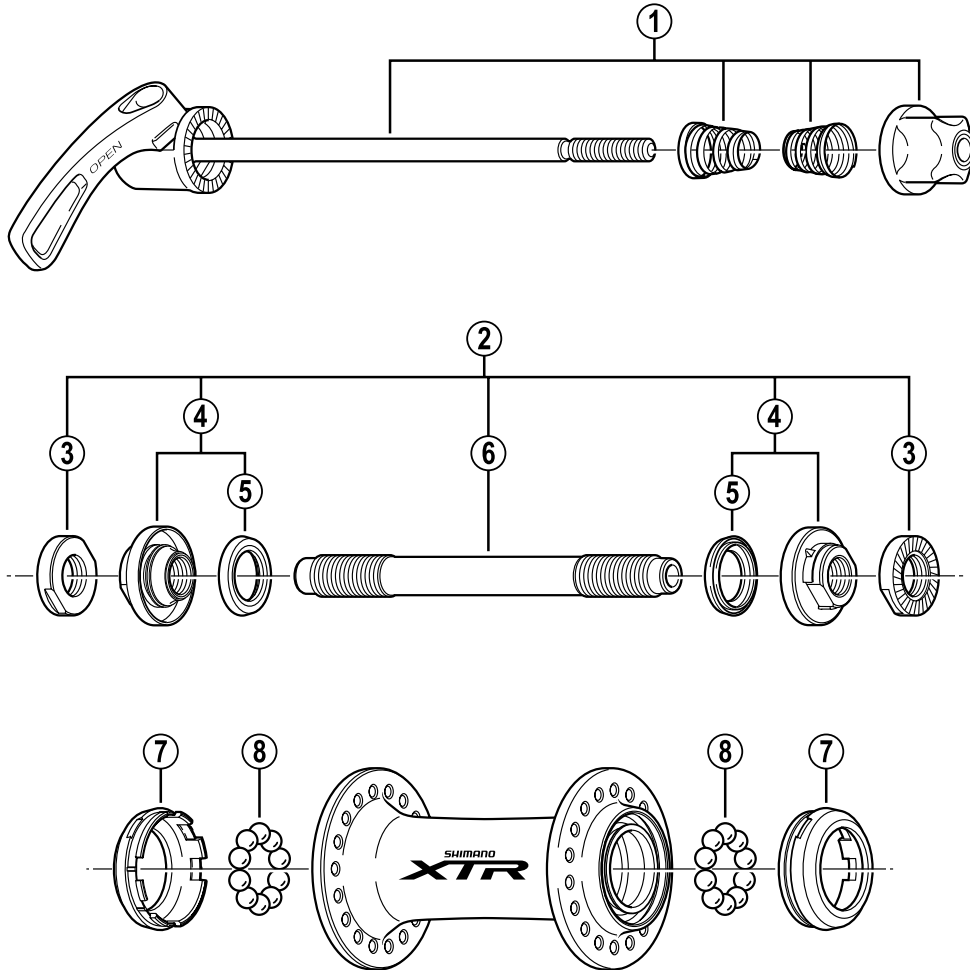

**SHIMANO XTR Front Hub
HB-M960**

Q'TY	ITEM NO.	SHIMANO CODE NO.	DESCRIPTION
	1	Y-24Y 98010	Complete Quick Release 133 mm (5-1/4")
	2	Y-24Y 98020	Complete Hub Axle 108 mm (4-1/4")
	3	Y-32P 08000	Serrated Lock Nut 4 mm
	4	Y-24Y 98030	Cone (M10 x 12.8 mm) w/Dust Cover & Seal Ring
	5	Y-23F 05000	Seal Ring
	6	Y-24Y 04000	Hub Axle 108 mm (4-1/4")
	7	Y-24Y 03000	Cap
	8	Y-000 91270	Stainless Ball (3/16") 22 pcs.

Over Lock Nut Dimension: 100 mm (3-15/16")

IL/HB Printed in Japan 0206-2137