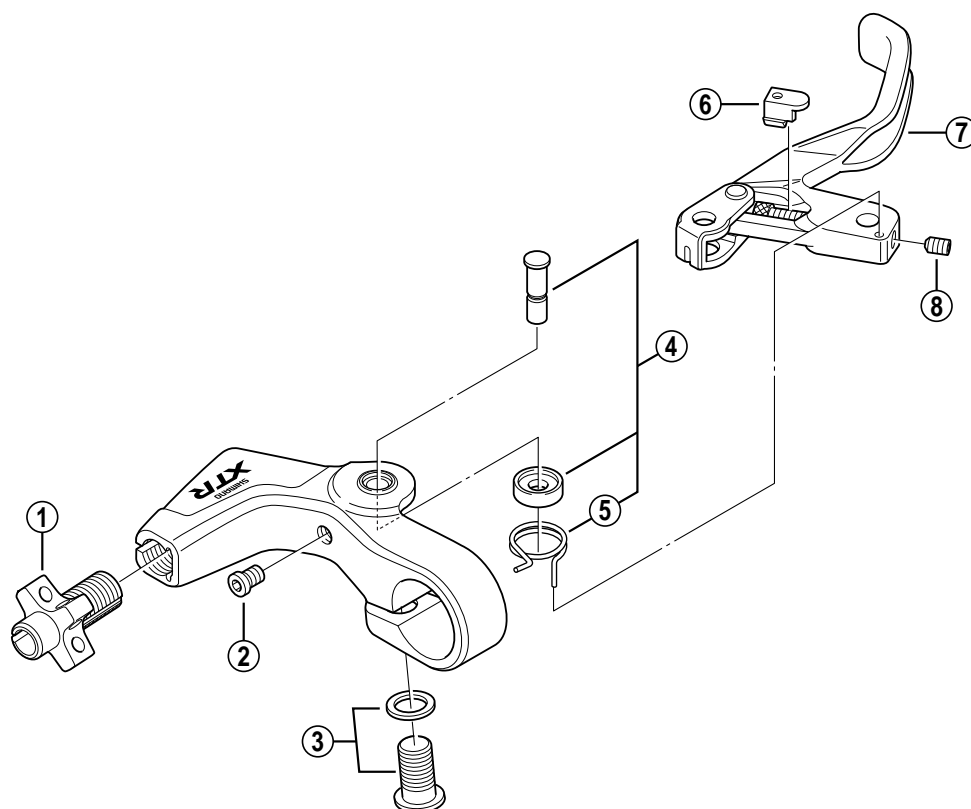

XTR V-BRAKE Brake Lever

BL-M970 1.5-Finger

BL-M950

ITEM NO.	SHIMANO CODE NO.	DESCRIPTION	INTERCHANGEABILITY
1	Y-6AR76100	Brake Cable Adjusting Bolt (M10)	B
2	Y-6AU83000	Grip Adjusting Bolt (M4 x 6)	A
3	Y-6AU98090	Clamp Bolt (M8 x 16) & Washer	A
4	Y-8T9 98010	R.H. Lever Axle Unit	A
	Y-8T9 98020	L.H. Lever Axle Unit	A
5	Y-871 03000	R.H. Return Spring	A
	Y-871 04000	L.H. Return Spring	A
6	Y-6AU78000	Pitch Fixing Block	A
7	Y-8T9 98040	Brake Lever Unit	B
8	Y-8AA47000	Lever Axle Fixing Bolt (4 mm)	A

A: Same parts.

B: Parts are usable, but differ in materials, appearance, finish, size, etc.

Absence of mark indicates non-interchangeability.

0606-2576

Specifications are subject to change without notice.