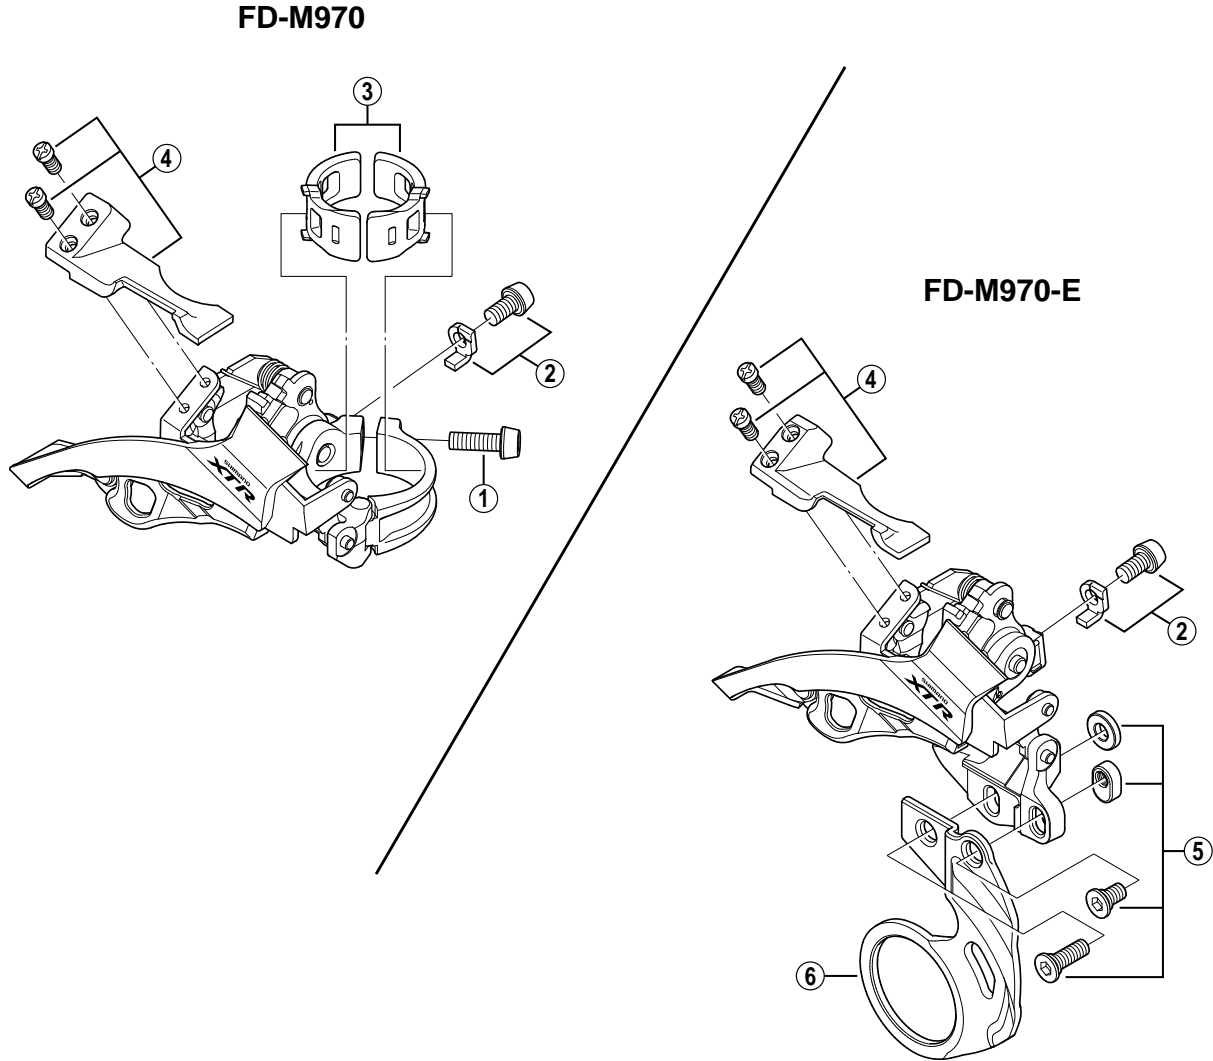

XTR Top Swing Front Derailleur

# FD-M970

## FD-M970-E Bracket Type

ITEM NO.	SHIMANO CODE NO.	DESCRIPTION	INTERCHANGEABILITY	
			FD-M960	FD-M960-E
1	Y-5A4 08070	Clamp Bolt (M5 x 17)		
2	Y-5HE 98010	Cable Fixing Plate & Bolt (M5 x 9)	A	A
3	Y-57Y 98010	SM-AD16S Clamp Band Adapters for S-size / $\phi$ 28.6 mm (1-1/8")		
	Y-57Y 98020	SM-AD16M Clamp Band Adapters for M-size / $\phi$ 31.8 mm (1-1/4")		
4	Y-5K4 98010	Stroke Adjust Screws (M4 x 8.5) & Plate		
5	Y-5K4 98020	Bracket Fixing Bolt Unit		A
6	Y-5EC 50600	BB-Plate		B