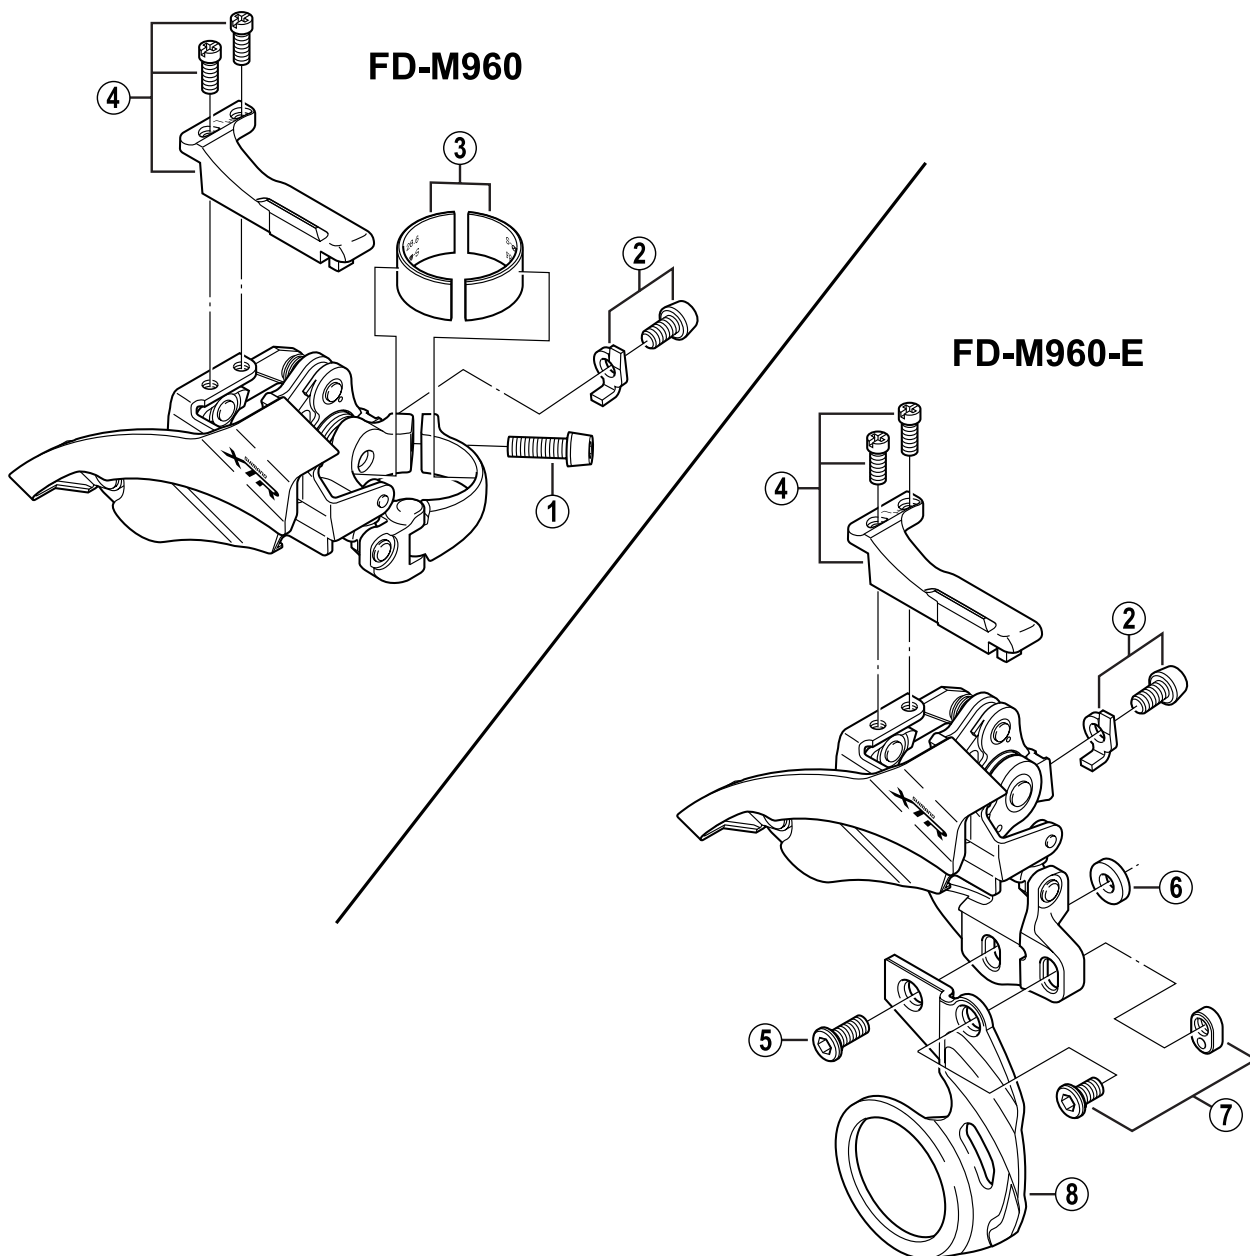

SHIMANO XTR Top Swing Front Derailleur

**FD-M960**

**FD-M960-E** Bracket Type

Q'TY	ITEM NO.	SHIMANO CODE NO.	DESCRIPTION
	1	Y-5A4 07040	Clamp Bolt (M5 x 15)
	2	Y-5HE 98010	Cable Fixing Plate & Bolt (M5 x 9)
	3	Y-5HE 98020	Clamp Band Adapter (2 pcs.) for S-size / $\phi$ 28.6 mm (1-1/8")
	4	Y-5HE 98030	Stroke Adjust Screws (M4 x 10) & Plate
	5	Y-5CR 52200	Bracket Fixing Bolt B
	6	Y-5HF 10000	Spacer (2.5 mm) for Shell Width 68 mm
	7	Y-5HE 98040	Bracket Fixing Bolt A & Nut
	8	Y-5EC 50200	BB-Plate