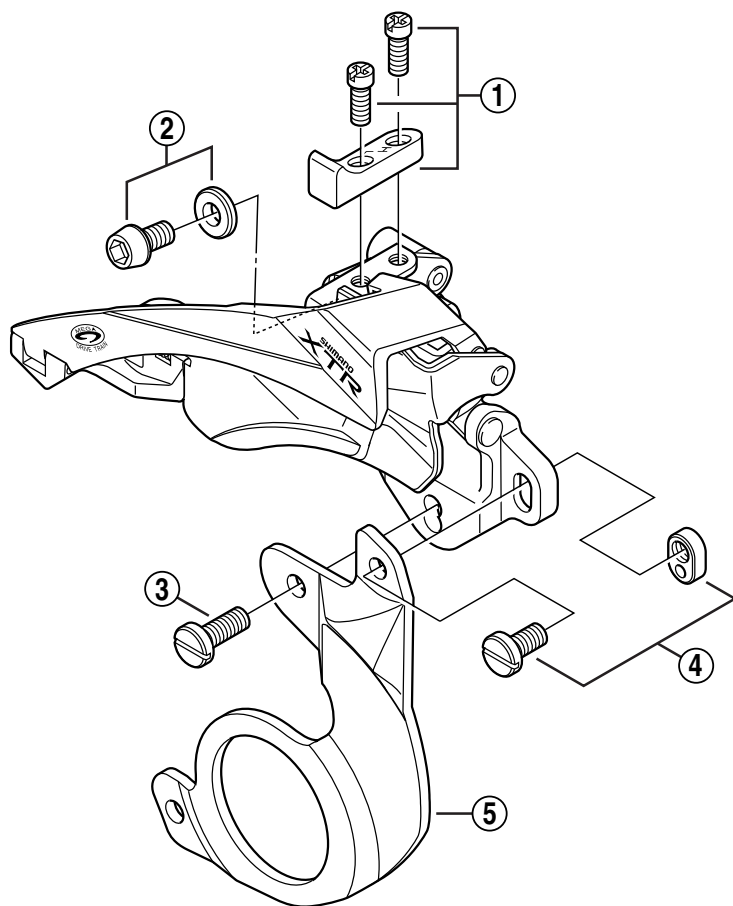

SHIMANO XTR Top Swing Front Derailleur FD-M952-E Bracket Type

Dec. 1998

ITEM NO.	SHIMANO CODE NO.	DESCRIPTION
1	Y-5A4 98010	Stroke Adjust Screws (M4 x 10) & Plate
2	Y-5A4 98020	Cable Fixing Plate & Bolt (M5 x 9)
	Y-5A5 98010	Cable Fixing Plate & Bolt (M5 x 9) for Top-Route
3	Y-5A4 58010	Bracket Fixing Bolt 2 (M5 x 13)
4	Y-5CA98010	Bracket Fixing Bolt 1 (M5 x 10) & Nut
5	Y-5EL 50000	BB-Plate