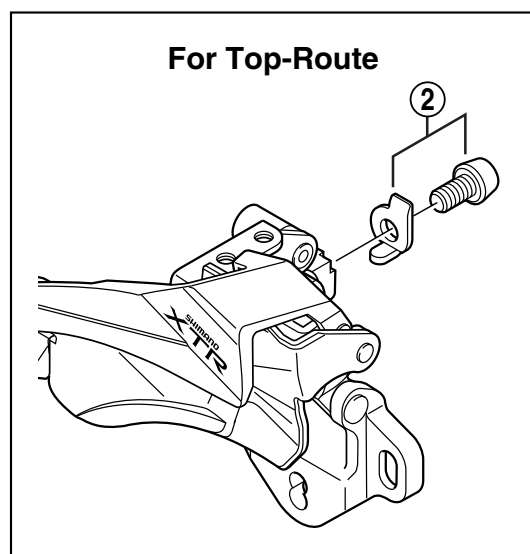

SHIMANO XTR Top Swing Front Derailleur FD-M952-E Bracket Type

Dec. 1998

ITEM NO.	SHIMANO CODE NO.	DESCRIPTION
1	Y-5A4 98010	Stroke Adjust Screws (M4 x 10) & Plate
2	Y-5A4 98020	Cable Fixing Plate & Bolt (M5 x 9)
	Y-5A5 98010	Cable Fixing Plate & Bolt (M5 x 9) for Top-Route
3	Y-5A4 58010	Bracket Fixing Bolt 2 (M5 x 13)
4	Y-5CA98010	Bracket Fixing Bolt 1 (M5 x 10) & Nut
5	Y-5EL 50000	BB-Plate