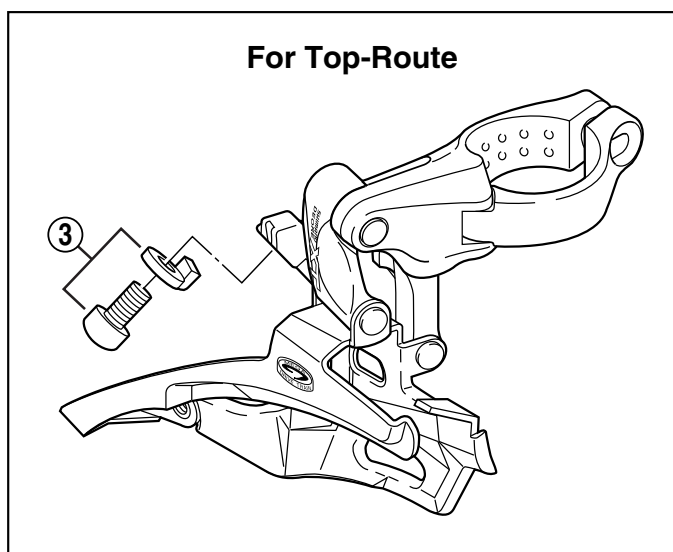

DEORE XT Front Derailleur

Dec. 1998

FD-M751

ITEM NO.	SHIMANO CODE NO.	DESCRIPTION
1	Y-5BG07000	Clamp Bolt (M5 x 18.5)
2	Y-58X 98010	Stroke Adjust Screws (M4 x 12) & Plate
3	Y-58X 98020	Cable Fixing Plate & Bolt (M5 x 8.5)
	Y-58X 98040	Cable Fixing Plate & Bolt (M5 x 8.5) for Top-Route
4	Y-583 71010	Chain Guide Fixing Screw (M4 x 4)