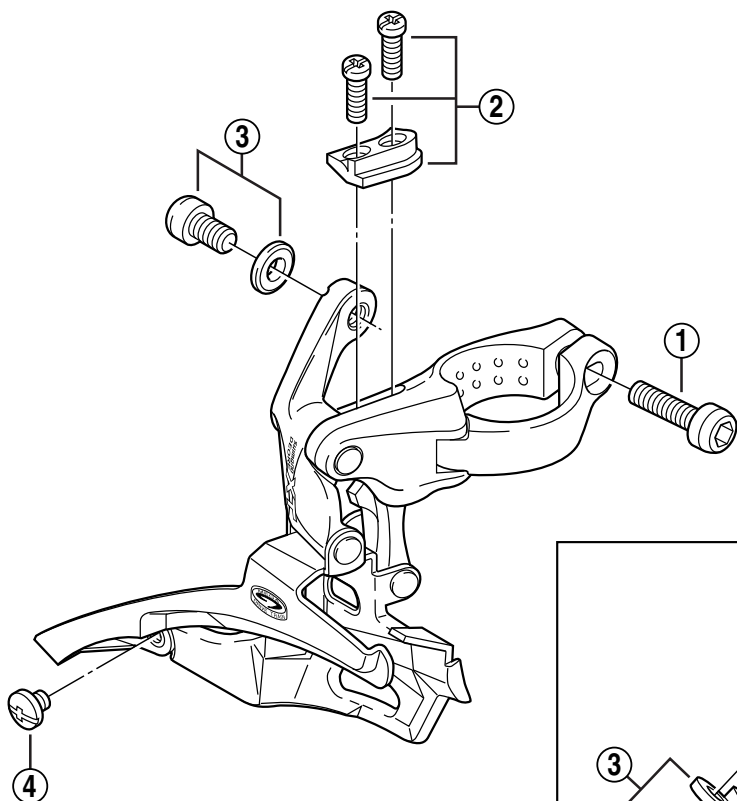

DEORE XT Front Derailleur

Dec. 1998

FD-M751

ITEM NO.	SHIMANO CODE NO.	DESCRIPTION
1	Y-5BG07000	Clamp Bolt (M5 x 18.5)
2	Y-58X 98010	Stroke Adjust Screws (M4 x 12) & Plate
3	Y-58X 98020	Cable Fixing Plate & Bolt (M5 x 8.5)
	Y-58X 98040	Cable Fixing Plate & Bolt (M5 x 8.5) for Top-Route
4	Y-583 71010	Chain Guide Fixing Screw (M4 x 4)