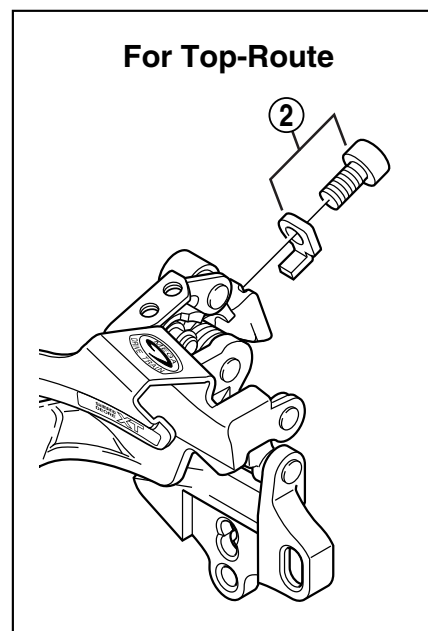

## DEORE XT Top Swing Front Derailleur FD-M750-E Bracket Type

Jan. 1999

ITEM NO.	SHIMANO CODE NO.	DESCRIPTION
1	Y-5AY98010	Stroke Adjust Screws (M4 x 12) & Plate
2	Y-58X 98020	Cable Fixing Plate & Bolt (M5 x 8.5)
	Y-5CR98010	Cable Fixing Plate & Bolt (M5 x 8.5) for Top-Route
3	Y-583 71010	Chain Guide Fixing Screw (M4 x 4)
4	Y-5CR52100	Bracket Fixing Bolt B
5	Y-5CR98020	Bracket Fixing Bolt A & Nut
* 6	Y-5EC 50000	BB-Plate