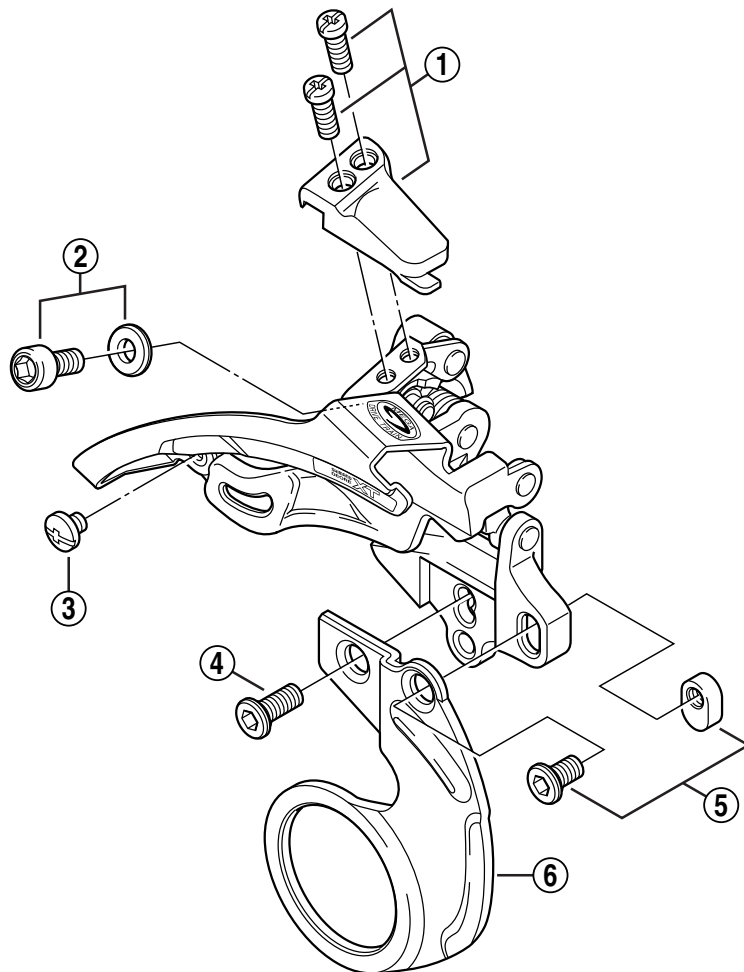

## DEORE XT Top Swing Front Derailleur FD-M750-E Bracket Type

Jan. 1999

ITEM NO.	SHIMANO CODE NO.	DESCRIPTION
1	Y-5AY98010	Stroke Adjust Screws (M4 x 12) & Plate
2	Y-58X 98020	Cable Fixing Plate & Bolt (M5 x 8.5)
	Y-5CR98010	Cable Fixing Plate & Bolt (M5 x 8.5) for Top-Route
3	Y-583 71010	Chain Guide Fixing Screw (M4 x 4)
4	Y-5CR52100	Bracket Fixing Bolt B
5	Y-5CR98020	Bracket Fixing Bolt A & Nut
* 6	Y-5EC 50000	BB-Plate