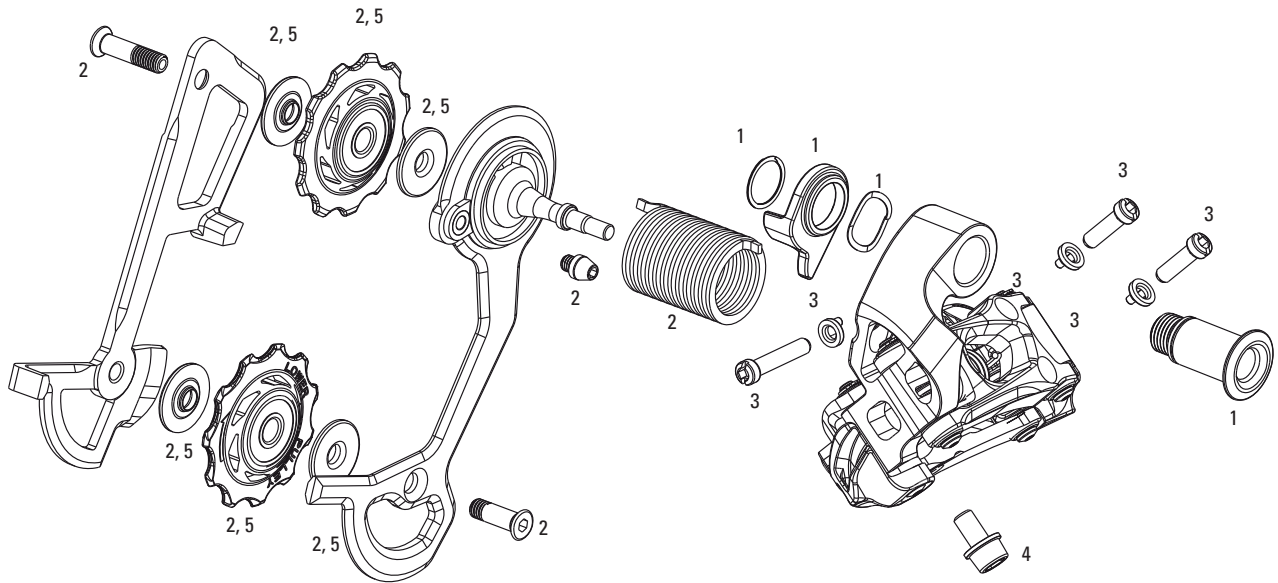

SRAM X0 / X9 / X7 / ViaGT - REAR DERAILLEUR 2x10, 3x10 (2011-2012)

NOTE: X0, X9 and X7 rear derailleurs are compatible with 10 speed exact actuation cranks and shifters only.

No.	Part Number	Description
1	11.7515.052.000	11 Rear Derailleur X7 10 Speed Hanger Bolt Kit
1	11.7515.062.000	12 Rear Derailleur X0 Silver 10 Speed Hanger Bolt Kit
2	11.7515.048.000	11 Rear Derailleur X0 10 Speed Long Cage Assembly Black
2	11.7515.048.010	11 Rear Derailleur X0 10 Speed Long Cage Assembly Red
2	11.7515.048.040	11 Rear Derailleur X0 10 Speed Medium Cage Assembly Black
2	11.7515.048.050	11 Rear Derailleur X0 10 Speed Medium Cage Assembly Red
2	11.7515.048.080	11 Rear Derailleur X0 10 Speed Short Cage Assembly Black
2	11.7515.048.090	11 Rear Derailleur X0 10 Speed Short Cage Assembly Red
2	11.7515.048.120	12 Rear Derailleur X0 10 Speed Long Cage Assembly Silver
2	11.7515.048.130	12 Rear Derailleur X0 10 Speed Medium Cage Assembly Silver
2	11.7515.048.140	12 Rear Derailleur X0 10 Speed Short Cage Assembly Silver
2	11.7515.051.000	11 Rear Derailleur X7 10 Speed Long Cage Assembly
2	11.7515.051.010	11 Rear Derailleur X7 10 Speed Medium Cage Assembly
2	11.7515.051.020	11 Rear Derailleur X7 10 Speed Short Cage Assembly
2	11.7515.056.000	11 Rear Derailleur X9 10 Speed Long Cage Assembly Grey
2	11.7515.056.010	11 Rear Derailleur X9 10 Speed Long Cage Assembly Red
2	11.7515.056.020	11 Rear Derailleur X9 10 Speed Long Cage Assembly White
2	11.7515.056.030	11 Rear Derailleur X9 10 Speed Medium Cage Assembly Grey
2	11.7515.056.040	11 Rear Derailleur X9 10 Speed Medium Cage Assembly Red
2	11.7515.056.050	11 Rear Derailleur X9 10 Speed Medium Cage Assembly White
2	11.7515.056.060	11 Rear Derailleur X9 10 Speed Short Cage Assembly Grey
2	11.7515.056.070	11 Rear Derailleur X9 10 Speed Short Cage Assembly Red
2	11.7515.056.080	11 Rear Derailleur X9 10 Speed Short Cage Assembly White
2	11.7515.064.000	12 Rear Derailleur X0DH 10 Speed Short Cage Assembly Red
2	11.7515.064.010	12 Rear Derailleur X0DH 10 Speed Short Cage Assembly Silver
2	00.7915.016.010	BlackBox Ceramic Bearing Pulleys – MTN
3	11.7515.050.000	11 Rear Derailleur X7 10 Speed B Screw / Limit Screw Kit
3	11.7515.063.000	12 Rear Derailleur X0 Silver B Screw / Limit Screw Kit
3	11.7518.008.000	Via GT Rear Derailleur B-Bolt/B-Screw kit
4	11.7515.053.000	11 Rear Derailleur X7 Cable Anchor Bolt / Washer Kit
4	11.7518.007.000	Via GT Rear Derailleur Cable Anchor/Limit Screws kit
5	11.7515.022.000	08-11 X0 Rear Derailleur Pulley Kit Qty 2
5	11.7515.038.000	10-11 X9 X7 Rear Derailleur Pulley Kit
ns	11.7518.006.000	Via GT Rear Derailleur Barrel Adjuster Kit